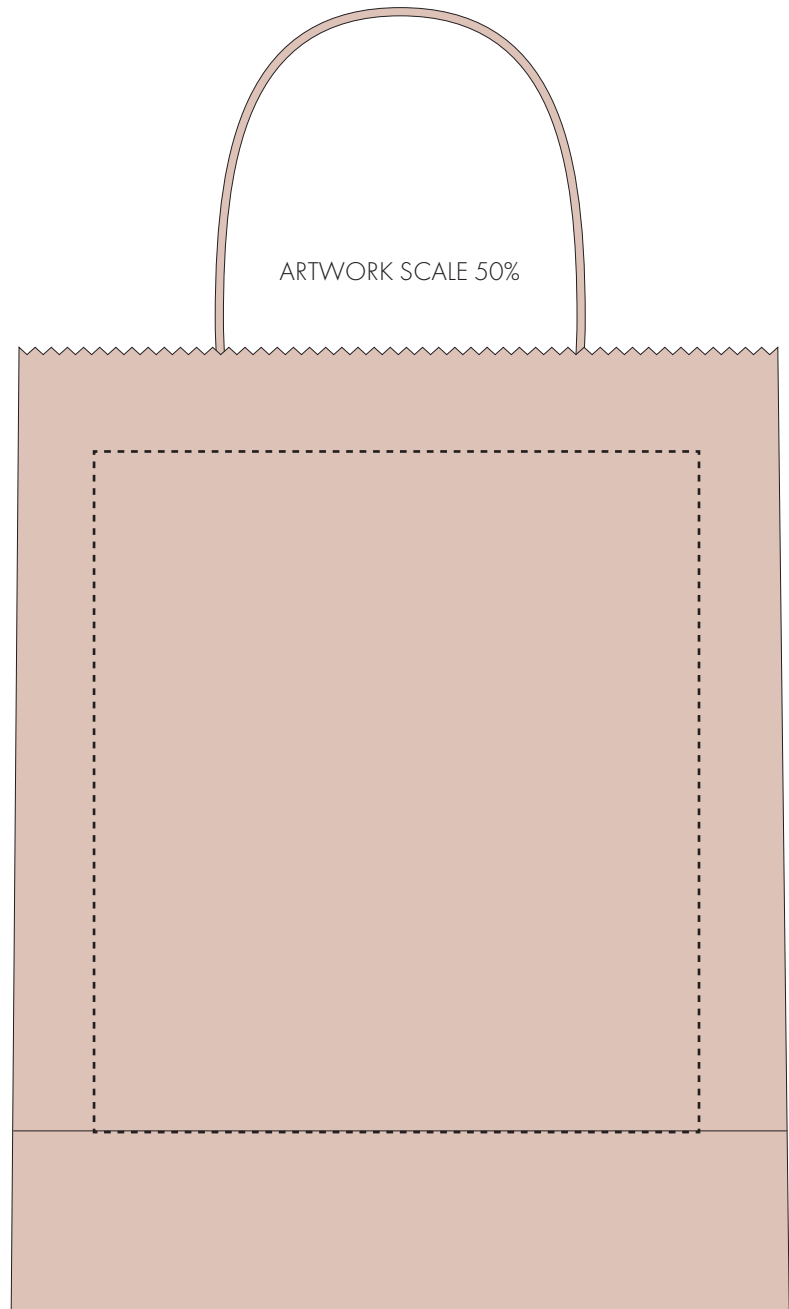

Your Ref:

Quantity:

Product Code: QB4004

Our Ref:

Version: 1

Product Colour: NATURAL

PRINTING CONCERNS:**PRODUCT INFO:**

We stock this item in the following colours

**PANTONE REFERENCE(S)**

Full colour transfer print

ARTWORK SCALE 50%

Product Image for visualisation
- colours may vary**The dashed line is to demonstrate print area and will not appear on your printed item****PLEASE NOTE:**

To proceed, please approve visual via the online system.

ARTWORK SCALE 100%

Max print area: 160mm x 180mm